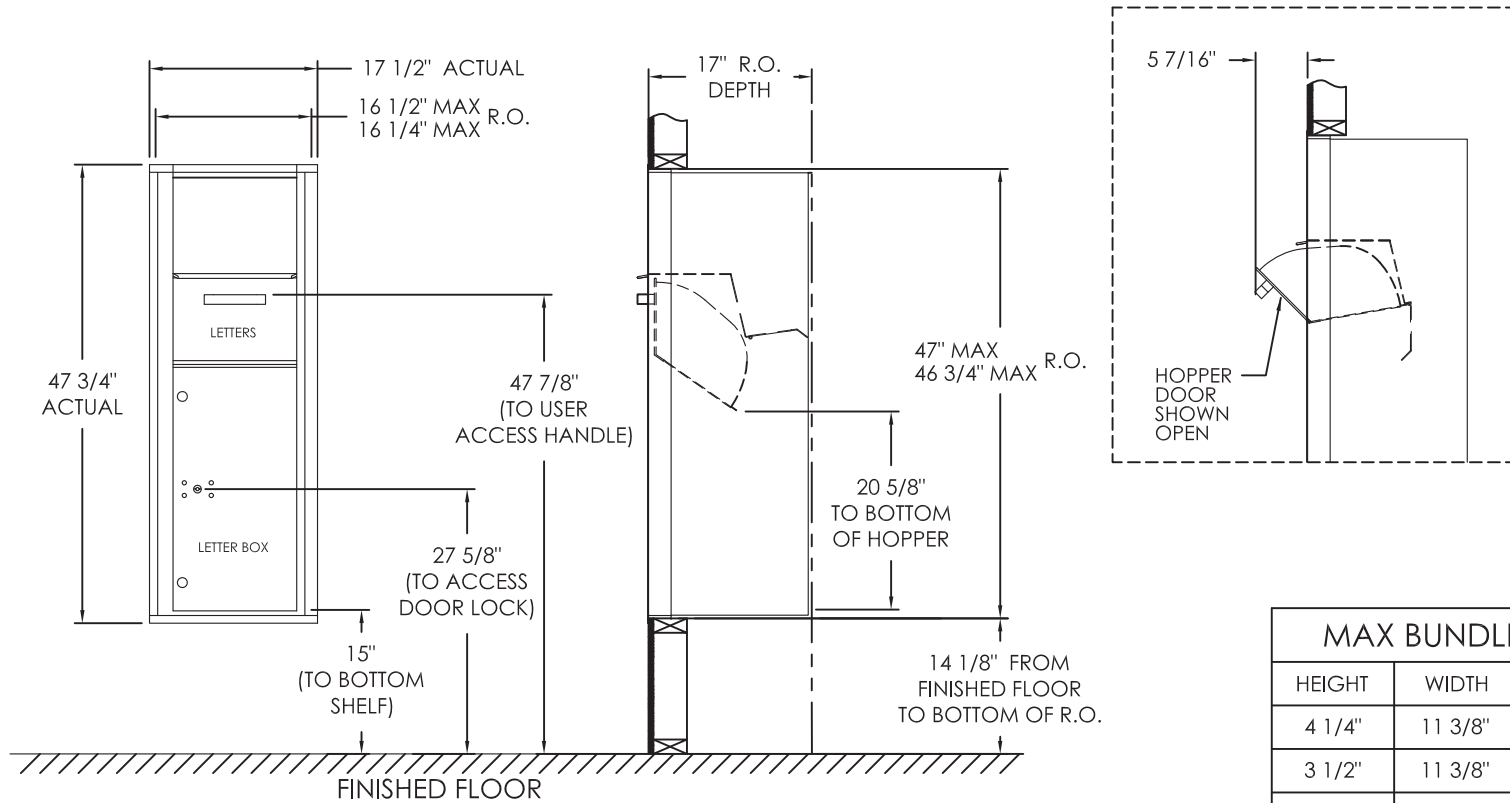

versatile™ 4C Collection Box, 4C13S-HOP

MAX BUNDLE SIZE		
HEIGHT	WIDTH	LENGTH
4 1/4"	11 3/8"	6 1/4"
3 1/2"	11 3/8"	11 1/2"
3"	11 3/8"	14 3/4"
2 1/2"	11 3/8"	14 3/4"

NOTES:

1. 4C Collection boxes are USPS Approved.
2. Module may be recessed, surface, or pedestal mounted and coordinates with Florence versatile™ 4C mailbox modules, see installation manual for details.
3. Collection Box compartment size is 20 5/8" H x 12" W x 15"D.
4. Fixed top panel is for security purposes and is not usable.

PRODUCT SERIES: VERSATILE™ 4C COLLECTION BOX

MODEL	4C13S-HOP	REV	E
SCALE	NONE	LAST REV DATE	07/09/19
DRAWING NUMBER	4C13S-HOPCS		DRAWN BY
			RAK