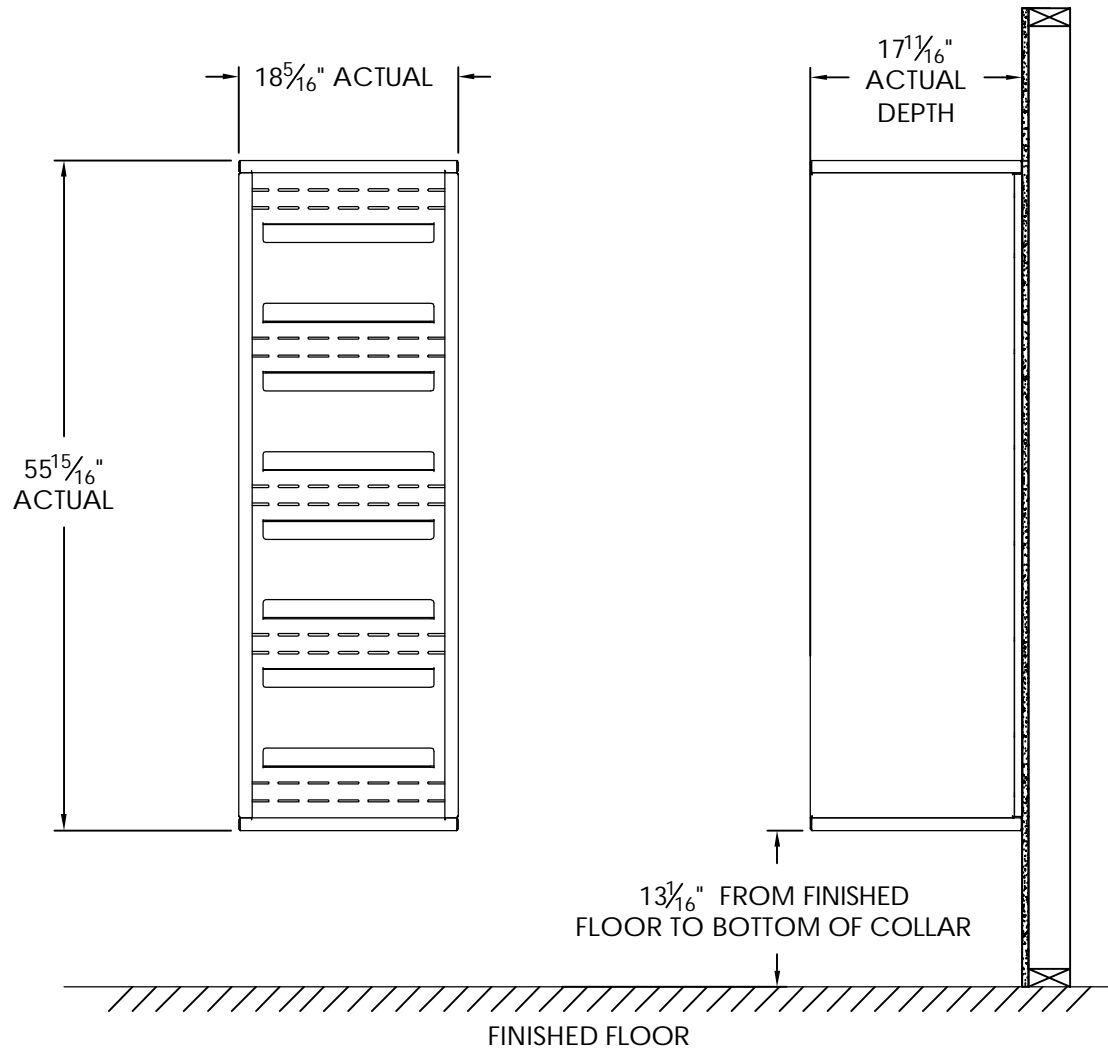

# versatile™ 4C Surface Mount Collar, SM15S

**Notes:**

1. Designed to mount Florence Versatile™ 4C mailbox single column 15-High Suite modules (sold separately).
2. For use with front loading modules only.

PRODUCT SERIES: VERSATILE™ 4C SURFACE MOUNT COLLAR

	MODEL	SM15S	REV	B
	SCALE	NONE	LAST REV DATE	7/02/2014
	DRAWING NUMBER	SM15SCS	DRAWN BY	TNS