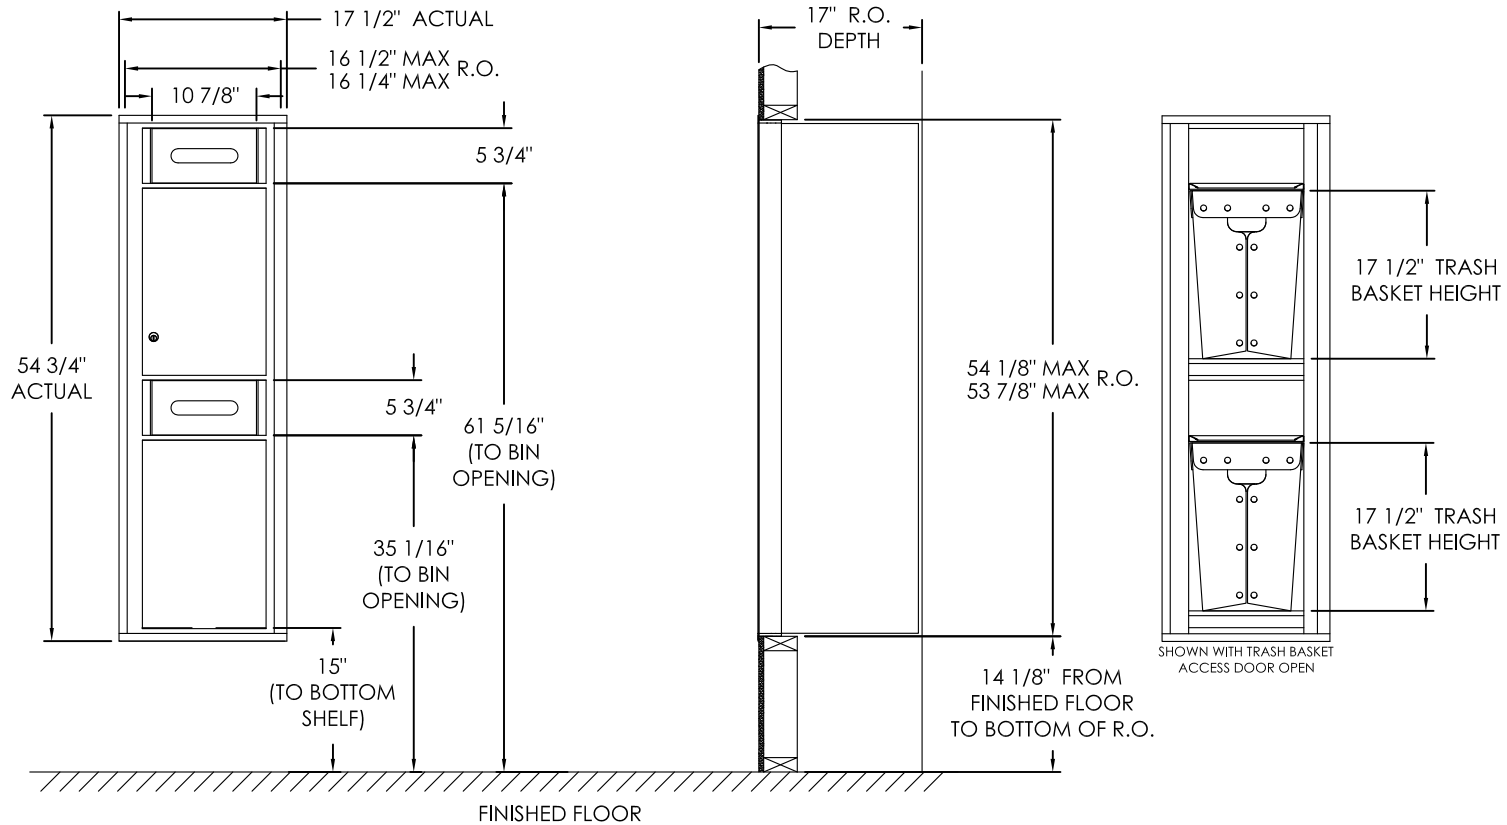

# versatile™ 4C Surface Mount Collar, SM15S

**Notes:**

1. Designed to mount Florence Versatile™ 4C mailbox single column 15-High Suite modules (sold separately).
2. For use with front loading modules only.

PRODUCT SERIES: VERSATILE™ 4C SURFACE MOUNT COLLAR

	MODEL	SM15S	REV	B
	SCALE	NONE	LAST REV DATE	7/02/2014
	DRAWING NUMBER	SM15SCS	DRAWN BY	TNS

## Notes:

1. 4C Trash/Recycling Bins are for private application only / not USPS Approved.
2. Module may be recessed, surface, or pedestal mounted and coordinates with Florence 4C mailbox modules, see installation manual for details.
3. Includes (2) trash/recycling compartments, (2) 10-gallon trash baskets made of recycled plastic and customized to compartments (Note: trash bag furnished by others).

PRODUCT SERIES: VERSATILE™ 4C TRASH/RECYCLING BIN

MODEL	4C15S-BIN	REV	B
SCALE	NONE	LAST REV DATE	07/08/19
DRAWING NUMBER	4C15S-BINCS		DRAWN BY
			RAK