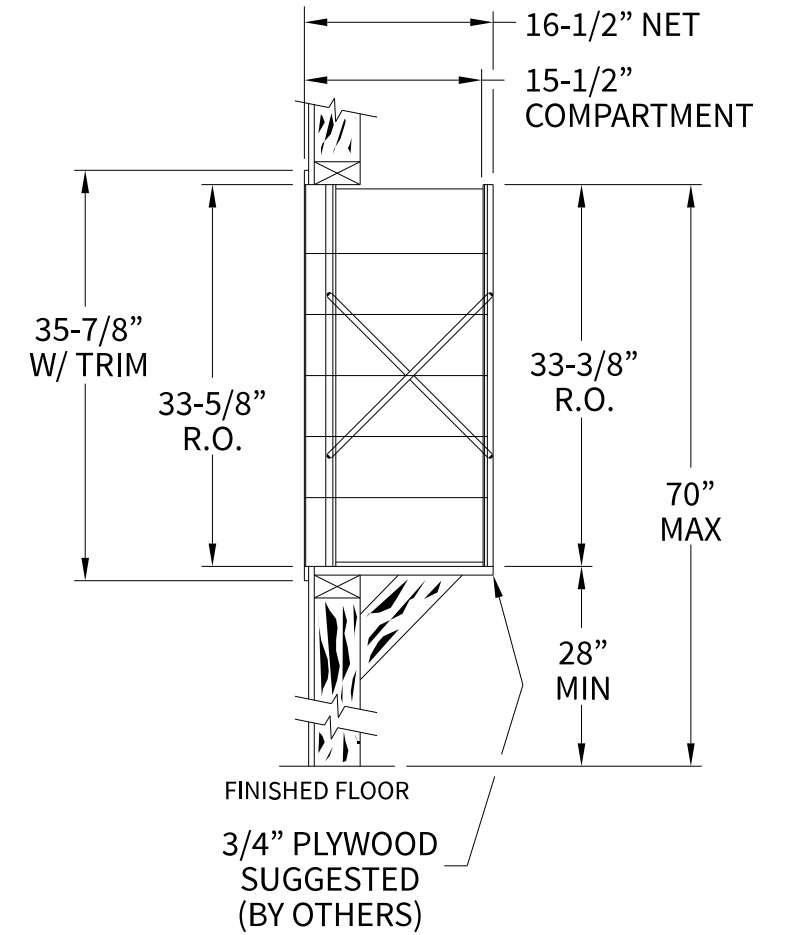

140065OU Dimensions

Overall Width w/ Trim: 36-1/8"
(Rough Opening: 33-7/8")

140065OU

Side View

Configuration Details:

- 1. **Product Type:** 1400 Horizontal
- 2. **Installation:** Front-load, Recessed Mount
- 3. **Finish:** Anodized Aluminum
- 4. **Locks:** Standard Cam Lock, 2 keys
- 5. **Door Id:** tbd
- 6. **Master Door:** tbd

Matching standard snap-on trim included

Models Used:

(1) 140065OU

DO NOT SCALE OFF DRAWING

Door Sizes Used:

- (25) 1400 1x1 Compartment
- (1) 1x1 Master
- (1) 1404 2x2 Collection

ELEVATION: 140065OU | **MAILBOXES:** 25 | **COLLECTION:** 1 |

PROJECT NAME: 1400 Series Mailbox | **DRAWN BY:** FLORENCE

DATE: 01-15-2016

P.O. NO:

SCALE: NONE

QUOTE NO:

DRAWING NO. WEB-1933

SHEET 1 OF 1