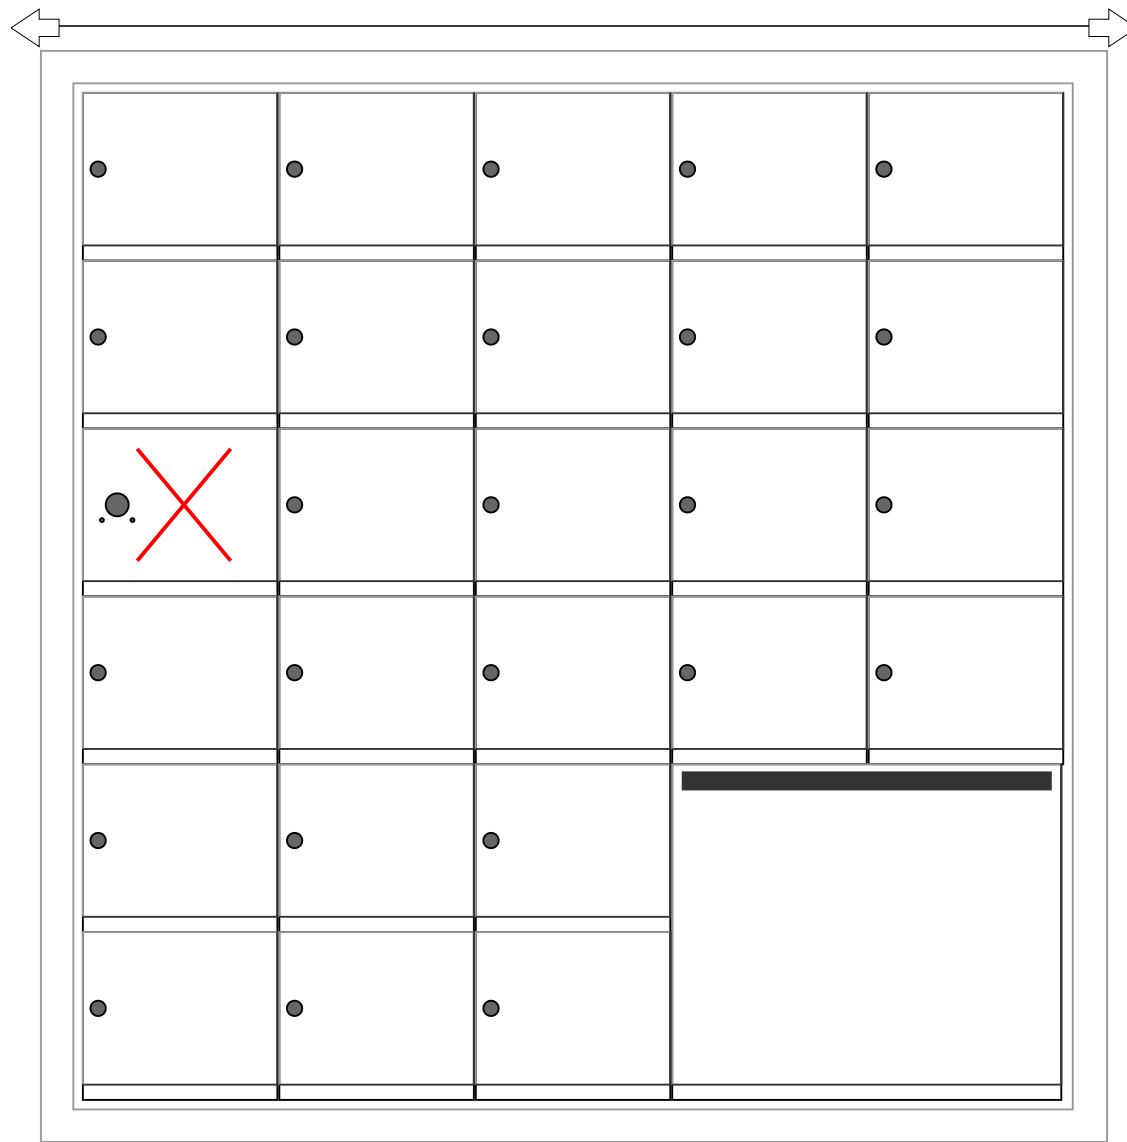

140065OU Dimensions

Overall Width w/ Trim: 36-1/8"
(Rough Opening: 33-7/8")

140065OU

Side View

Configuration Details:

- 1. **Product Type:** 1400 Horizontal
- 2. **Installation:** Front-load, Recessed Mount
- 3. **Finish:** Anodized Aluminum
- 4. **Locks:** Standard Cam Lock, 2 keys
- 5. **Door Id:** tbd
- 6. **Master Door:** tbd

Matching standard snap-on trim included

Models Used:

(1) 140065OU

DO NOT SCALE OFF DRAWING

Door Sizes Used:

- (25) 1400 1x1 Compartment
- (1) 1x1 Master
- (1) 1404 2x2 Collection

ELEVATION: 140065OU | **MAILBOXES:** 25 | **COLLECTION:** 1 |